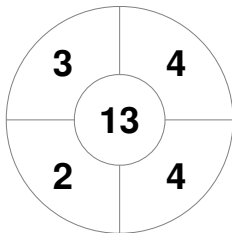

Match Statistics

Match #	Date	Time	Pool / Class	Pitch
51	25 Oct 2022	11:15	Pool A	Pitch 2

England

Full Time	9 - 0
Third Period	7 - 0
Half-time	4 - 0
First Period	1 - 0

Japan SoM

Penalty Corners

ENG

JPN SoM

ENG

JPN SoM

Circle Entries

Shots

ENG

JPN SoM

ENG

JPN SoM