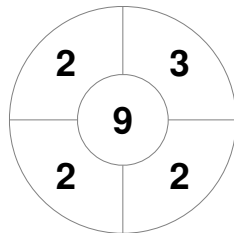

Match Statistics

| Match # | Date | Time | Pool / Class | Pitch |
|---------|-------------|-------|--------------|---------|
| 56 | 25 Oct 2022 | 16:30 | Pool A | Pitch 1 |

South Africa

| | |
|--------------|-------|
| Full Time | 0 - 2 |
| Third Period | 0 - 2 |
| Half-time | 0 - 1 |
| First Period | 0 - 0 |

Southern Cross SoM

Penalty Corners

RSA

SOUTH X SoM

Circle Entries

RSA

SOUTH X SoM

Shots