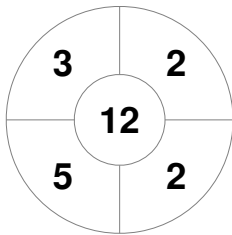

Match Statistics

Match #	Date	Time	Pool / Class	Pitch
24	24 Jun 2023	18:00	O65 SoM Pool B	P2

England LX

Full Time	1 - 0
Third Period	0 - 0
Half-time	0 - 0
First Period	0 - 0

Scottish Thistles

Penalty Corners

ENG LX

THISTLES

Circle Entries

ENG LX

THISTLES

Shots

ENG LX

THISTLES