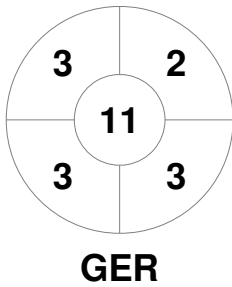

Match Statistics

Match #	Date	Time	Pool / Class	Pitch
172	31 Mar 2024	12:00	Semi-Final	Pitch 1

Germany			
GK Subs	12	13	

Full Time	4 - 7
Third Period	4 - 4
Half-time	3 - 2
First Period	1 - 2

Netherlands			
GK Subs	30	31	

Penalty Corners

Circle Entries

Shots

Shots on Target

Possession %