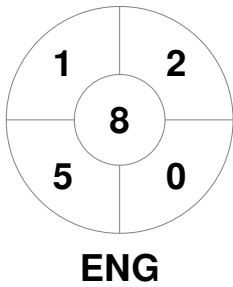

Match Statistics

Match #	Date	Time	Pool / Class	Pitch
173	31 Mar 2024	12:00	Semi-Final	Pitch 2

England			
GK Subs			

Full Time	3 - 4
Third Period	3 - 4
Half-time	3 - 1
First Period	1 - 0

Wales			
GK Subs			

Penalty Corners

Circle Entries

Shots

Shots on Target

Possession %