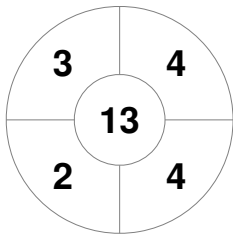

Match Statistics

Match #	Date	Time	Pool / Class	Pitch
51	25 Oct 2022	11:15	Pool A	Pitch 2

England

Full Time	9 - 0
Third Period	7 - 0
Half-time	4 - 0
First Period	1 - 0

Japan SoM

Penalty Corners

ENG

JPN SoM

ENG

JPN SoM

Circle Entries

Shots

ENG

JPN SoM

ENG

JPN SoM