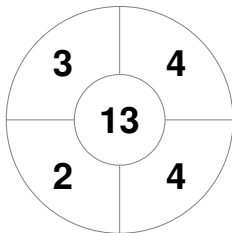

Match Statistics

Match #	Date	Time	Pool / Class	Pitch
51	25 Oct 2022	11:15	Pool A	Pitch 2

England

Full Time	9 - 0
Third Period	7 - 0
Half-time	4 - 0
First Period	1 - 0

Japan SoM

Penalty Corners

ENG

JPN SoM

Circle Entries

ENG

JPN SoM

Shots

ENG

JPN SoM

Shots on Target

ENG