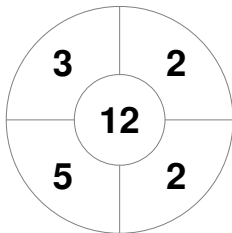

Match Statistics

Match #	Date	Time	Pool / Class	Pitch
24	24 Jun 2023	18:00	O65 SoM Pool B	P2

England LX

Full Time	1 - 0
Third Period	0 - 0
Half-time	0 - 0
First Period	0 - 0

Scottish Thistles

Penalty Corners

ENG LX

THISTLES

Circle Entries

ENG LX

THISTLES

Shots

ENG LX

THISTLES