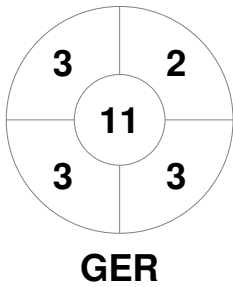

Match Statistics

Match #	Date	Time	Pool / Class	Pitch
172	31 Mar 2024	12:00	Semi-Final	Pitch 1

Germany			
GK Subs	12	13	

Full Time	4 - 7
Third Period	4 - 4
Half-time	3 - 2
First Period	1 - 2

Netherlands			
GK Subs	30	31	

Penalty Corners

Circle Entries

Shots

Shots on Target

Possession %