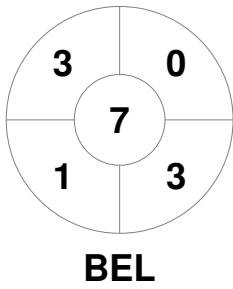

Match Statistics

| Match # | Date | Time | Pool / Class | Pitch |
|---------|-------------|-------|--------------|--------------|
| 151 | 10 Nov 2024 | 18:30 | M55 A | NH - Cello 1 |

Belgium

| | |
|--------------|-------|
| Full Time | 7 - 0 |
| Third Period | 5 - 0 |
| Half-time | 1 - 0 |
| First Period | 0 - 0 |

Singapore

Penalty Corners

Circle Entries

Shots

Shots on Target

Possession %